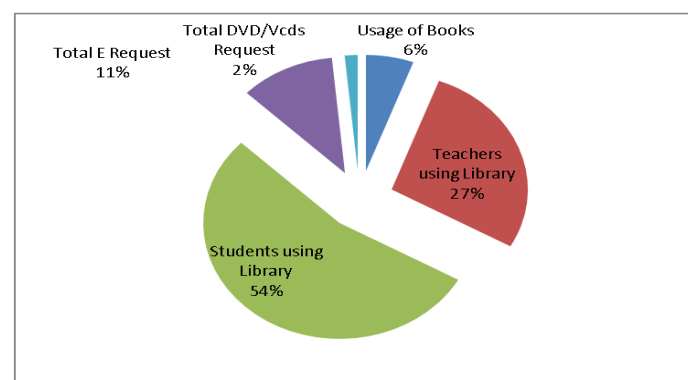

Library Report Usage 2013-14

Date : 02-01-14

Compare 01st Decemebr 2013 - 31st December 2013
01st December 2012 - 31st December 2012

		2013 - 14				2012 - 13			
		Oct-13	Nov-13	Dec-13	Average *	Oct-12	Nov-12	Dec-12	Average *
Total Visits	Total No. of Visits to borrow books	1,844	1,001	2,627	1,975	3,090	1,302	3,168	2,550
	Unique Visits to borrow books	591	128	307	346	493	280	474	399
	Unique Books borrowed	1,229	885	1,627	1,174	1,720	914	1,771	1,395
Usage of Books	Total Books in library	21,653	16,429	16,434	26,829	52,241	52,381	52,385	50,147
	Usage of Books	5.68%	5.39%	9.90%	4.38%	3.29%	1.74%	3.38%	2.73%
Teachers using Library	Teachers usage	61	61	69	51	58	43	41	47
	Total Teachers in College	89	89	89	178	230	230	249	241
	Teachers using Library	68.54%	68.54%	77.53%	28.42%	25.22%	18.70%	16.47%	19.56%
Students using Library	No. of students Borrowed	530	428	607	400	435	237	433	352
	Total Students in college	890	890	890	1,075	1,340	1,340	1,339	1,331
	Students using Library	59.55%	48.09%	68.20%	37.22%	32.46%	17.69%	32.34%	26.35%
E - Requests Received	E - Requests Received	23	8	115	34	14	5	24	18
	No. of E-Titles	1061	1061	1067	1,063	347	350	355	349
	Total E Request	2.17%	0.75%	10.78%	3.23%	4.03%	1.43%	6.76%	4.14%
DVD/VCDs	DVD / VCDs Request	2	12	0	6	59	16	5	22
	No. of Dvd/VCDs	545	544	544	545	542	542	542	542
	Total DVD/VcDs Request	0.37%	2.21%	0.00%	1.15%	10.89%	2.95%	0.92%	4.06%

* Average From June To Till Date

December 2013

December 2012

Observations:

Above data shows that, Students (Books : 68.20%, E-Resources: 10.78%) and Teaching staff (77.53%) are using the library facilities effectively as compared to last months, In spite of being 5 days holiday in the Month of December.