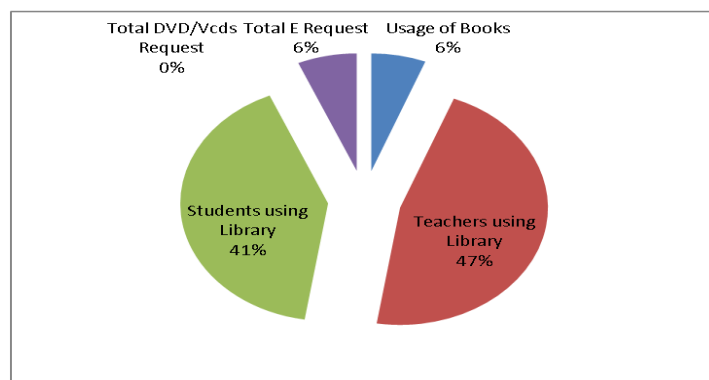

Library Report Usage 2013-14

Date : 02-01-14

Compare 01st Decemebr 2013 - 31st December 2013
01st December 2012 - 31st December 2012

		2013 - 14				2012 - 13			
		Oct-13	Nov-13	Dec-13	Average *	Oct-12	Nov-12	Dec-12	Average *
Total Visits	Total No. of Visits to borrow books	1,844	1,001	2,627	1,975	3,090	1,302	3,168	2,550
	Unique Visits to borrow books	591	128	307	346	493	280	474	399
	Unique Books borrowed	1,229	885	1,627	1,174	1,720	914	1,771	1,395
Usage of Books	Total Books in library	21,653	16,429	16,434	26,829	52,241	52,381	52,385	50,147
	Usage of Books	5.68%	5.39%	9.90%	4.38%	3.29%	1.74%	3.38%	2.73%
Teachers using Library	Teachers usage	61	61	69	51	58	43	41	47
	Total Teachers in College	89	89	89	178	230	230	249	241
	Teachers using Library	68.54%	68.54%	77.53%	28.42%	25.22%	18.70%	16.47%	19.56%
Students using Library	No. of students Borrowed	530	428	607	400	435	237	433	352
	Total Students in college	890	890	890	1,075	1,340	1,340	1,339	1,331
	Students using Library	59.55%	48.09%	68.20%	37.22%	32.46%	17.69%	32.34%	26.35%
E - Requests Received	E - Requests Received	23	8	115	34	14	5	24	18
	No. of E-Titles	1061	1061	1067	1,063	347	350	355	349
	Total E Request	2.17%	0.75%	10.78%	3.23%	4.03%	1.43%	6.76%	4.14%
DVD/VCDs	DVD / VCDs Request	2	12	0	6	59	16	5	22
	No. of Dvd/VCDs	545	544	544	545	542	542	542	542
	Total DVD/VcDs Request	0.37%	2.21%	0.00%	1.15%	10.89%	2.95%	0.92%	4.06%

* Average From June To Till Date

December 2013

December 2012

Observations:

Above data shows that, Students (Books : 68.20%, E-Resources: 10.78%) and Teaching staff (77.53%) are using the library facilities effectively as compared to last months, In spite of being 5 days holiday in the Month of December.